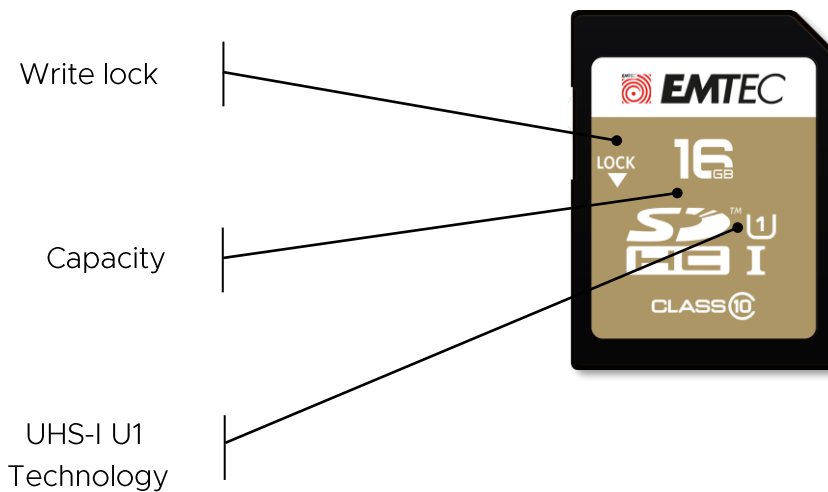

EMTEC

Technology that cares for the environment.

SD EliteGold

Memory Cards | UHS-I U1

Ideal for regular photography and video, you'll never miss a memorable moment.

- High-performance UHS-I U1 SD memory card for consumer cameras, and SLRs

- Capacity: from 16 GB to 128 GB
- Data storage and transfer

“FSC” Eco-friendly certified packaging

A worldwide recognized label, certifying that the paper comes from forests managed in an ecologically responsible manner.

Eco packaging, elegantly showcasing the product

Product specifications

Read speed	Up to 90 MB/s*
Write speed	Up to 20 MB/s*
Capacity	16, 32, 64 and 128 GB
Compatibility	From 16 to 32 GB: Compatible with SDHC and SDXC standards. 64 to 128 GB: Compatible with SDXC standards.
Pack size	96 x 135 x 5 mm
Quantity Inner	10 PCS
Quantity Master	160 PCS