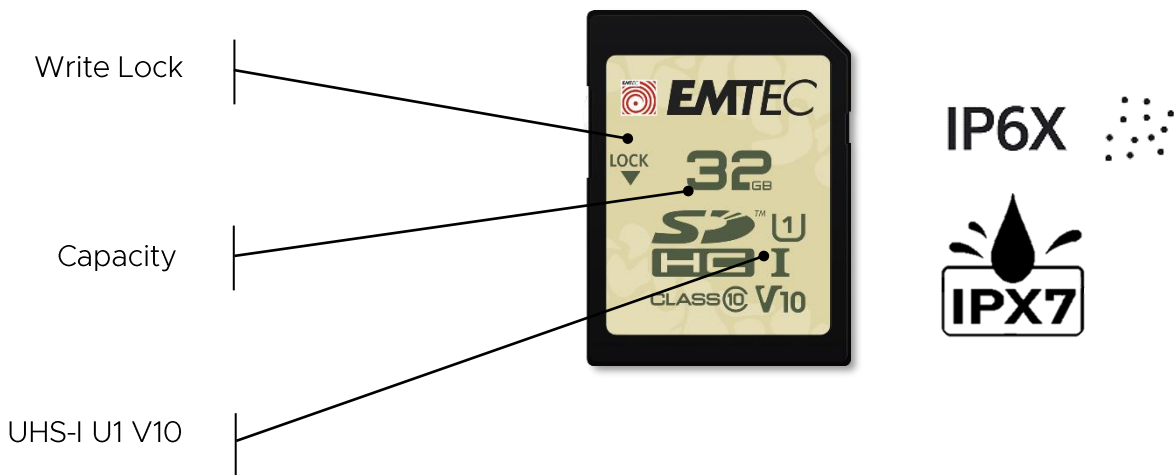

EMTEC

Technology that cares for the environment.

SD Outdoor

Memory Cards | UHS-I U1 V10

Capture every wildlife moment with our card made for trail cam.

- Made for all trail cams and outdoor devices
- Maximize your wildlife adventures with our trail-proven SD cards
- High-performance UHS-I U1 SD card for consumer cameras, and SLRs
- Capacity: 32GB
- Engineered for reliability, built to withstand any weather
- IPX7 standard: water resistant, tested to withstand humidity or temporary immersion
- IP6X standard: protection against dust
- Available in single and duo pack

“FSC” Eco-friendly certified packaging

A worldwide recognized label, certifying that the paper comes from forests managed in an ecologically responsible manner.

Eco packaging, elegantly showcasing the product

Product specifications

Read speed	Up to 90 MB/s*
Write speed	Up to 20 MB/s*
Capacity	32GB
Compatibility	Compatible with SDHC and SDXC standards. Compatibility V10 (Video Speed Class)
Pack size	96 x 135 x 5 mm
Quantity Inner	10 PCS
Quantity Master	160 PCS

Logistics

REFERENCE	DESCRIPTION	EAN (PCS)	EAN (INNER)	EAN (MASTER)
ECMSD32GHCU1OR	Emtec SD 32GB UHS-I U1 V10 Outdoor	3 126 170 182 135	3 126 170 182 142	3 126 170 182 159
ECMSD32GHCU1ORP2	Emtec SD 32GB UHS-I U1 V10 Outdoor P2	3 126 170 182 166	3 126 170 182 173	3 126 170 182 180