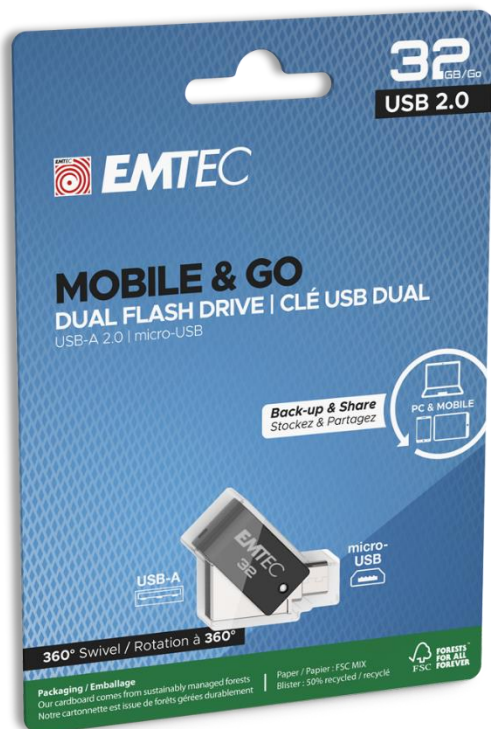

EMTEC

Technology that cares for the environment.

Mobile & Go

Dual USB-A & micro-USB | 2.0

On-the-go swivel metal drive to store and share your documents with any mobile or computer

- USB 2.0 swivel
- Keychain or lanyard hole
- Small design
- Mac / Windows compatible
- Capacities from 32 GB to 64 GB

“FSC” Eco-friendly certified packaging

A worldwide recognized label, certifying that the paper comes from forests managed in an ecologically responsible manner.

Eco packaging, elegantly showcasing the product.

Product specifications

Read speed	Up to 15 MB/s*
Write speed	Up to 5 MB/s*
Capacity	32 and 64 GB
Compatibility	Universal compatibility USB 2.0 / 3.0 / 3.1 / 3.2
Operating systems	Windows 11, 10, 8, 7 / Mac OS X / Linux 2.6x
Pack size	96 x 135 mm
Quantity Inner	5 PCS
Quantity Master	160 PCS