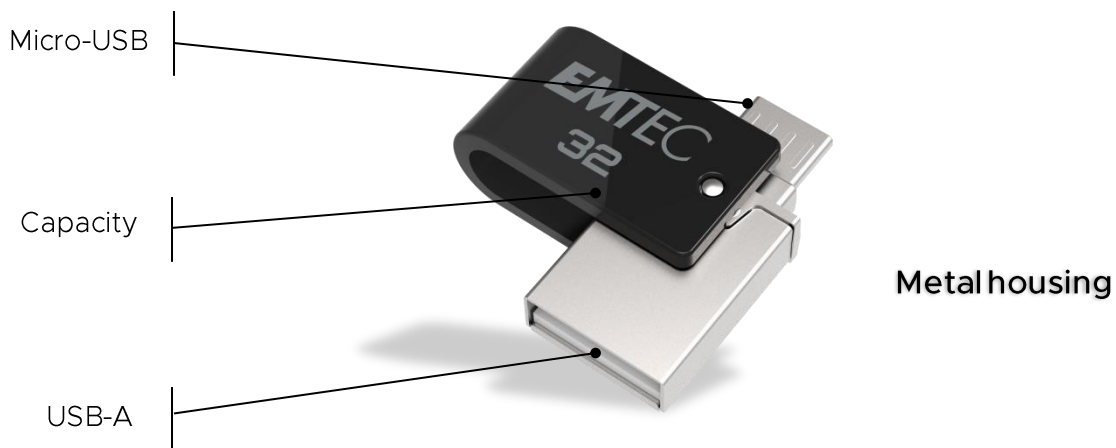

EMTEC

Technology that cares for the environment.

Mobile & Go

Dual USB-A & micro-USB | 2.0

On-the-go swivel metal drive to store and share your documents with any mobile or computer

- USB 2.0 swivel
- Keychain or lanyard hole
- Small design
- Mac / Windows compatible
- Capacities from 32 GB to 64 GB

“FSC” Eco-friendly certified packaging

A worldwide recognized label, certifying that the paper comes from forests managed in an ecologically responsible manner.

Eco packaging, elegantly showcasing the product.