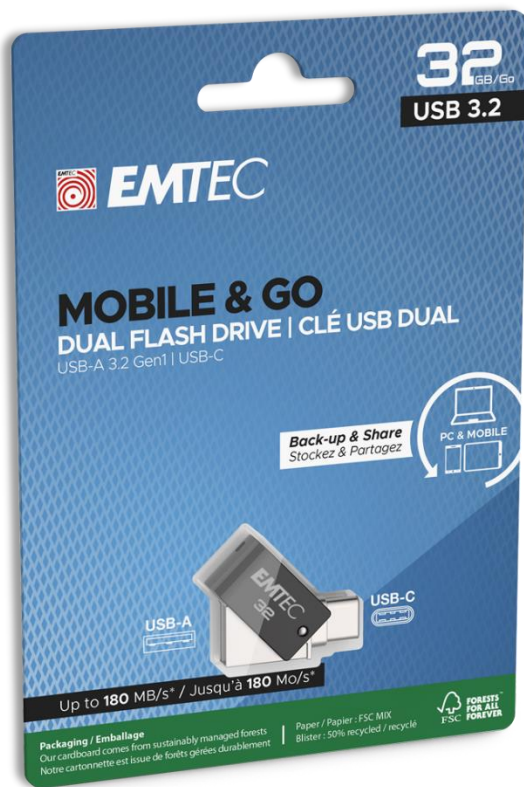

EMTEC

Technology that cares for the environment.

Mobile & Go

USB-A & USB-C | 3.2 | Eco design

On-the-go swivel metal drive to store and share your documents with any mobile or computer

- USB 3.2 swivel
- Smartphone, tablet, and laptop compatible
- Keychain or lanyard hole
- Capacities from 32 GB to 128 GB

“FSC” Eco-friendly certified packaging

A worldwide recognized label, certifying that the paper comes from forests managed in an ecologically responsible manner.

Eco packaging, elegantly showcasing the product.

Product specifications

Read speed	Up to 180 MB/s*
Write speed	Up to 15 MB/s*
Capacity	32, 64, and 128 GB
Compatibility	Universal compatibility USB 2.0 / 3.0 / 3.1 / 3.2
Operating systems	Windows 11, 10, 8, 7 / Mac OS X / Linux 2.6x
Pack size	96 x 135 mm
Quantity Inner	5 PCS
Quantity Master	160 PCS