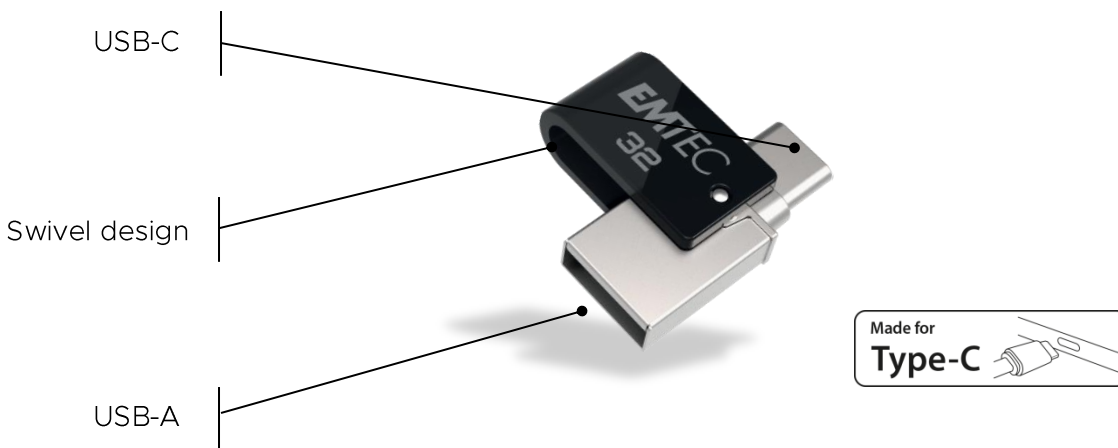

EMTEC

Technology that cares for the environment.

Mobile & Go

USB-A & USB-C | 3.2 | Eco design

On-the-go swivel metal drive to store and share your documents with any mobile or computer

- USB 3.2 swivel
- Smartphone, tablet, and laptop compatible
- Keychain or lanyard hole
- Capacities from 32 GB to 128 GB

“FSC” Eco-friendly certified packaging

A worldwide recognized label, certifying that the paper comes from forests managed in an ecologically responsible manner.

Eco packaging, elegantly showcasing the product.