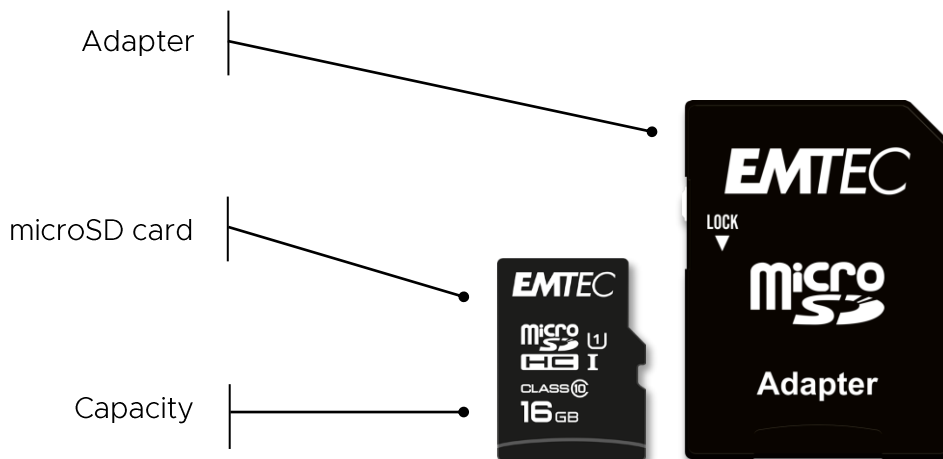

EMTEC

Technology that cares for the environment.

mSD EliteGold

Memory Cards | UHS-I U1

Extend the scope
of your mobile devices

- High-performance UHS-I U1 microSD memory card: ideal for all your devices.
- Performance up to 90 MB/s, Full HD recording, fast sharing of data, photos and videos.
- Ideal for increasing the storage capacity of smartphones and tablets.
- Adapter included

“FSC” Eco-friendly certified packaging
 A worldwide recognized label, certifying that the paper comes from forests managed in an ecologically responsible manner.

Eco packaging, elegantly showcasing the product

Product specifications

Read speed	Up to 90 MB/s*
Write speed	Up to 20 MB/s*
Capacity	16, 32, 64, 128 and 256 GB
Compatibility	For 16 to 32 GB capacities: Compatible with microSDHC and microSDXC standards. For 64 and 256 GB capacities: Compatible avec le standard microSDXC.
Pack size	96 x 135 x 5 mm
Quantity Inner	10 PCS
Quantity Master	160 PCS