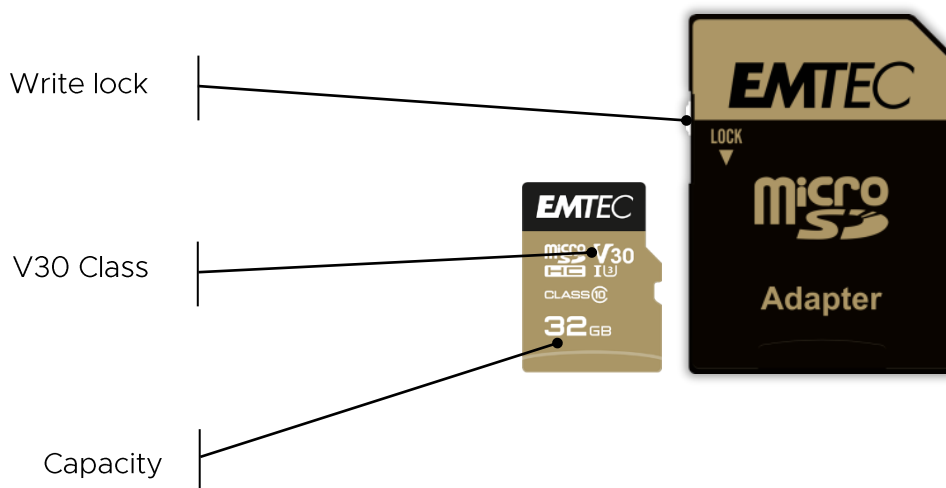

## mSD SpeedIn PRO

Memory Cards | UHS-I U3 V30

Get the best from  
your all devices

- The UHS-I U3 V30 A1 and A2 memory card offers incredible performance that compliments the downloading, transferring and sharing of apps, photos and videos
- Up to 1TB storage capacity to save a large selection of media content without compromising on speed
- The impressive 100 MB/s\* performance to save your content without the mind-numbing wait
- Video Speed Class V30 compatibility
- Ideal for high speed continuous shooting, full HD, 3D or 4K UHD videos

## Product specifications

Read speed	Up to 100 MB/s*
Write speed	Up to 100 MB/s* for 512GB and 1TB. Up to 50MB/s* for 32 to 256GB capacities.
Capacity	64, 128, 256, 512 Go and 1 TB
Compatibility	32GB: Compatible with all devices supporting SDHC and SDXC standards. 64, 128, 256 and 512GB, 1TB : Compatible with all devices supporting SDXC standards.
Pack size	96 x 135 x 5 mm
Quantity Inner	10 PCS
Quantity Master	160 PCS

## Logistics

REFERENCE	DESCRIPTION	EAN (PCS)	EAN (INNER)	EAN (MASTER)
ECMSDM32GHC10SP	Emtec mSD 32GB UHS-I U3 V30 A1 SpeedIN PRO	3 126 170 146 519	3 126 170 146 526	3 126 170 146 533
ECMSDM64GXC10SP	Emtec microSDXC 64GB UHS1 U3 A1 Speedin PRO	3 126 170 146 755	3 126 170 146 762	3 126 170 146 779
ECMSDM128GXC10SP	Emtec microSDXC 128GB UHS1 U3 A1 Speedin PRO	3 126 170 155 399	3 126 170 155 405	3 126 170 155 412
ECMSDM256GXC10SP	Emtec mSD 256GB UHS-I U3 V30 A1 SpeedIN PRO	3 126 170 164 971	3 126 170 164 988	3 126 170 164 995
ECMSDM512GXC10SP	Emtec mSD 512GB UHS-I U3 V30 A2 SpeedIN PRO	3 126 170 173 843	3 126 170 173 850	3 126 170 173 867
ECMSDM1TXC10SP	Emtec mSD 1TB UHS-I U3 V30 A2 SpeedIN PRO	3 126 170 177 247	3 126 170 177 254	3 126 170 177 261