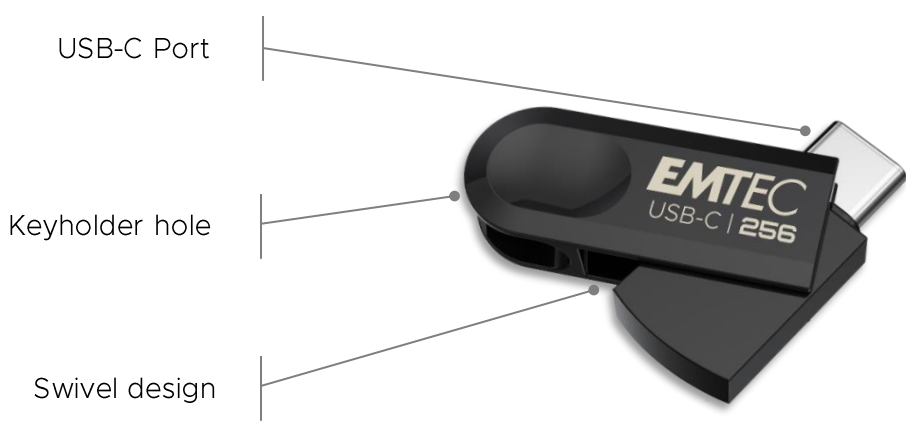

EMTEC

Technology that cares for the environment.

C280 Type-C

USB Drive | 3.2 | Eco design

Whether at work, in class, or on the go, having access to content has never been so easy

100% recycled plastic housing

- Easy transfer content from your Type-C devices
- Laptop / Tablet / Smartphone compatible
- Exclusive Swivel design EMTEC
- Capacity ranging from 32 GB to 256 GB
- Matte finish
- Small and compact

“FSC” Eco-friendly certified packaging