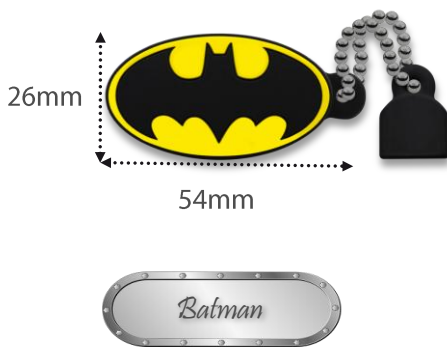

EMTEC

USB 2.0 Flash Drive DC Comics Collectors

Super Powered USB Drives collection with themes from the legendary DC Comics universe !

- USB Drives available in 16GB
- DC Comics Super Heroes Crests
- High Grade silicone gum
- Exclusive Emtec designs
- Plug to avoid losing the Body

Body / Crest

USB Drive

Plug

Product specifications

Read speed	Up to 15 MB/s*
Write speed	Up to 5 MB/s*
Compatibility	Universal compatibility USB 2.0
Operating systems	Windows 10, 8, 7, Vista, XP, Me, 2000 / Mac OS X / Linux 2.6x
Capacity	16 GB in permanent, other capacities on demand
Special feature	Ball chain with plug to avoid losing the drive's body

Logistics

Reference	Description	EAN Unit	EAN Carton 5 pcs	EAN Ctn 160 pcs
ECMMD16GDCC01	Emtec USB2.0 Collector Superman 16GB	3 126 170 172 686	3 126 170 172 693	3 126 170 172 709
ECMMD16GDCC02	Emtec USB2.0 Collector Batman 16GB	3 126 170 172 716	3 126 170 172 723	3 126 170 172 730
ECMMD16GDCC03	Emtec USB2.0 Collector WW 16GB	3 126 170 172 747	3 126 170 172 754	3 126 170 172 761