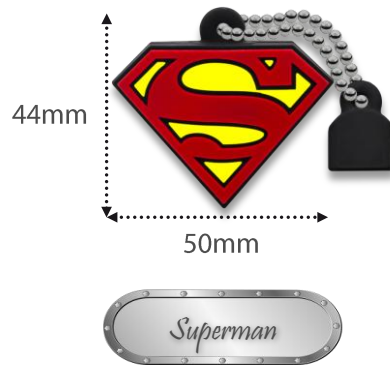

EMTEC

USB 2.0 Flash Drive DC Comics Collectors

Super Powered USB Drives collection with themes from the legendary DC Comics universe !

- USB Drives available in 16GB
- DC Comics Super Heroes Crests
- High Grade silicone gum
- Exclusive Emtec designs
- Plug to avoid losing the Body

Body / Crest

USB Drive

Plug

Product specifications

Read speed	Up to 15 MB/s*
Write speed	Up to 5 MB/s*
Compatibility	Universal compatibility USB 2.0
Operating systems	Windows 10, 8, 7, Vista, XP, Me, 2000 / Mac OS X / Linux 2.6x
Capacity	16 GB in permanent, other capacities on demand
Special feature	Ball chain with plug to avoid losing the drive's body

Logistics

Reference	Description	EAN Unit	EAN Carton 5 pcs	EAN Ctn 160 pcs
ECMMD16GDCC01	Emtec USB2.0 Collector Superman 16GB	3 126 170 172 686	3 126 170 172 693	3 126 170 172 709
ECMMD16GDCC02	Emtec USB2.0 Collector Batman 16GB	3 126 170 172 716	3 126 170 172 723	3 126 170 172 730
ECMMD16GDCC03	Emtec USB2.0 Collector WW 16GB	3 126 170 172 747	3 126 170 172 754	3 126 170 172 761