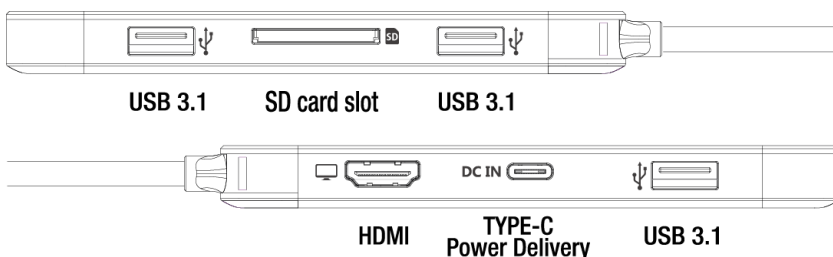

USB Type-C 6-in-1 HUB

SHARE & STREAM PARTAGER & DIFFUSER

Easily share, stream and manage your files wherever you are!

- High speed transfer
- Up to 6 devices can connect at the same time
- 3x USB-A 3.0 (3.1 gen1) ports
- 1x USB-C port with Power Delivery up to 100W
- SD card reader (UHS-I)
- 4K HDMI port
- Premium finishing with retro-lighted logo
- EMI protection prevents interference with wireless devices