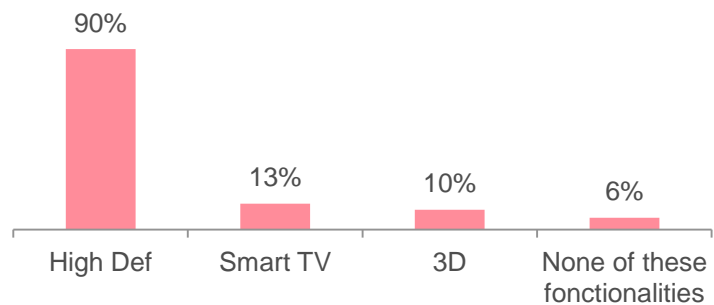

# 60%

of Internet users have an interest in connected boxes\*

# 87%

of them do not have a connected TV yet.\*

source : Usage study, Scholè Marketing January 2013, Sept. 2013

TV sets in household