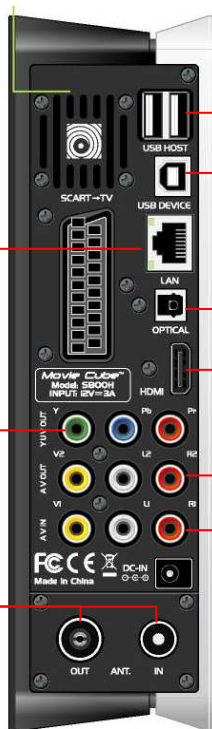

S850H Movie Cube

Full HD multimedia player & recorder with dual DVB-T HD tuner

The Movie Cube S850H is the perfect partner of your daily entertainment. Thanks to its high capacity HDD, record, store and share your multimedia files with a simple connexion.

Available in : 500 GB - 1 TB - 2 TB

In option:

- Wireless LAN USB Adapter 802.11b/g/n (EKCOWI350)
- Carry bag (EKHDDBAG100)

Back connections

Connect to your home network and share files with other PCs.

Connect professional devices with YUV cable

Watch & record at the same time your favorite programs from DVB-T TV

Easily connect a USB drive, digital camera, external HDD to view or copy your files

Get the best 5.1 surround sound with optical connection

Enjoy the most optimal digital image quality

Connect to TV directly with Scart or composite A/V

Technical specifications

I/O interface

- 2 USB hosts 2.0 + 1 USB 2.0 device
- Composite A/V in & out
- Component Y/U/V jack
- HDMI V1.3
- Scart Output
- Optical jack
- Antenna in & out jack
- Ethernet port (RJ45)