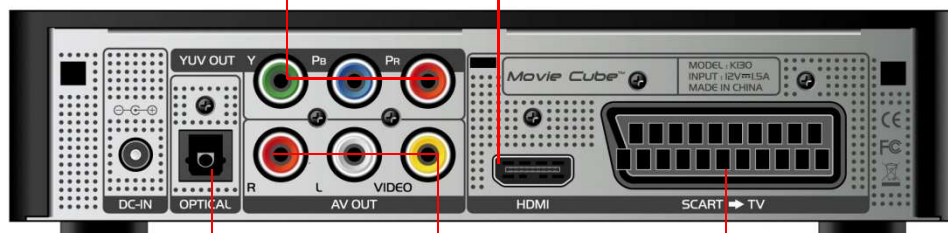

## Back connections

Connect professional devices with YUV cable

Enjoy the most optimal digital image quality

Easily connect a USB drive, digital camera, external HDD to view or copy your files

Get the best 5.1 surround sound with optical connection