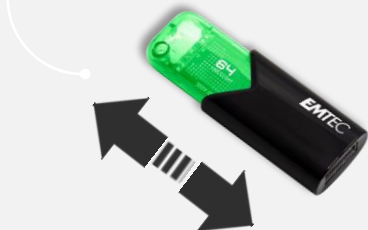

EASY CLICK

USB 3.2

Colorful and performant, The ideal flash drive for daily use!

- 2x faster than USB 2.0
- Exclusive capless design
- Mechanical slider with spring system
- A blend of black & color to add elegance without forgetting performance
- Hanging hole
- Mac / Windows Compatible
- Retro-compatible USB 2.0 / USB 3.1
- Capacities ranging from 16 to 512GB

Tip: In one click, open or retract your USB flash drive!