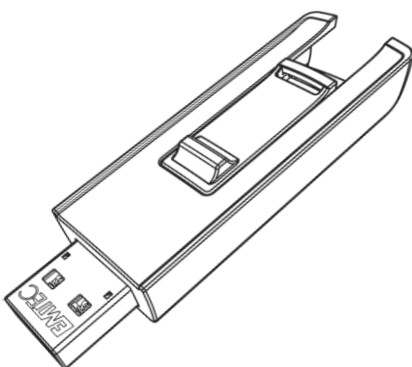

USB 3.0 flashdrive
**B250 Slide
2-Pack**

SLIDE
3.0

Convenient and reliable portable data storage with slide to open system, and quick content transfer.

- Exclusive capless design EMTEC
- Matte finish
- Slide to open system
- Keychain or lanyard hole
- Size : 65x20x11mm
- Available from 8 to 256GB

New clean blister packaging.
The product is elegantly highlighted to attract the customer's attention at the point of sale.

Product specifications

Read speed	Up to 20 MB/s*
Write speed	Up to 10 MB/s*
Compatibility	Universal compatibility USB 2.0 / USB 3.0
Operating systems	Windows 10, 8, 7, Vista, XP, Me, 2000 / Mac OS X / Linux 2.6x
Capacities	8,16, and 32GB on demand
Pack size	96 x 135mm

**Product size
(Scale 1:1)**

Logistic

Reference	Description	EAN Unit	EAN Carton 5 pces	EAN Carton 160 pces
ECMMD8GB253P2	Emtec USB3.0 B250 8GB P2	3 126 170 151 315	3 126 170 151 322	3 126 170 151 339
ECMMD16GB253P2	Emtec USB3.0 B250 16GB P2	3 126 170 151 346	3 126 170 151 353	3 126 170 151 360
ECMMD32GB253P2	Emtec USB3.0 B250 32GB P2	3 126 170 151 377	3 126 170 151 384	3 126 170 151 391