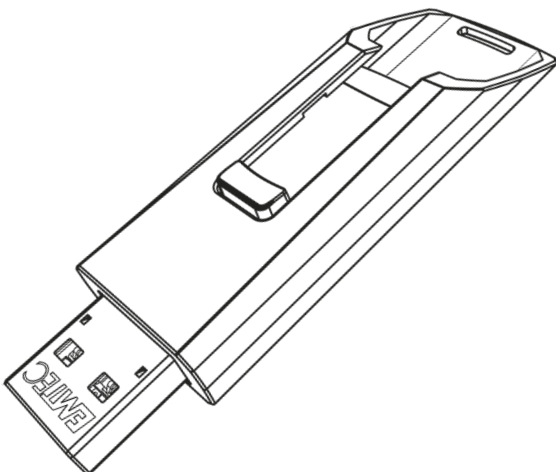

Convenient and reliable portable data storage with slide to open system, and quick content transfer.

- Exclusive capless design by EMTEC
- Matte finish
- Slide to open system is convenient and reliable
- Keychain or lanyard hole
- Size : 68x20x10mm
- Available from 8 to 128GB

New clean blister packaging.
The product is elegantly highlighted to attract the customer's attention at the point of sale

Product specifications

Read speed	Up to 15 MB/s*
Write speed	Up to 5 MB/s*
Compatibility	Universal compatibility USB 2.0
Operating systems	Windows 10, 8, 7, Vista, XP, Me, 2000 / Mac OS X / Linux 2.6x
Capacities	8,16, 32, 64, and 128GB in permanent
Pack size	96 x 135mm