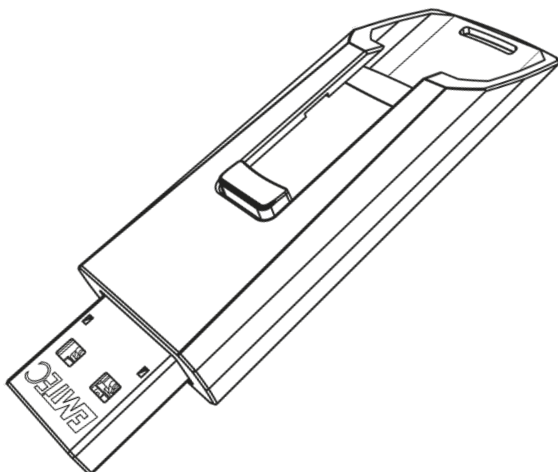

USB 2.0 Flash Drive
**C450 Slide
2-Pack**

SLIDE

2.0

Convenient and reliable portable data storage with slide to open system, and quick content transfer.

- Exclusive capless design by EMTEC
- Matte finish
- Slide to open system is convenient and reliable
- Keychain or lanyard hole
- Size : 68x20x10mm
- Available from 8 to 128GB

New clean blister packaging.
The product is elegantly highlighted to attract the customer's attention at the point of sale

Product specifications

Read speed	Up to 15MB/s*
Write speed	Up to 5 MB/s*
Compatibility	Universal compatibility USB 2.0
Operating systems	Windows 10, 8, 7, Vista, XP, Me, 2000 / Mac OS X / Linux 2.6x
Capacities	8,16, 32 on demand
Pack size	96 x 135mm