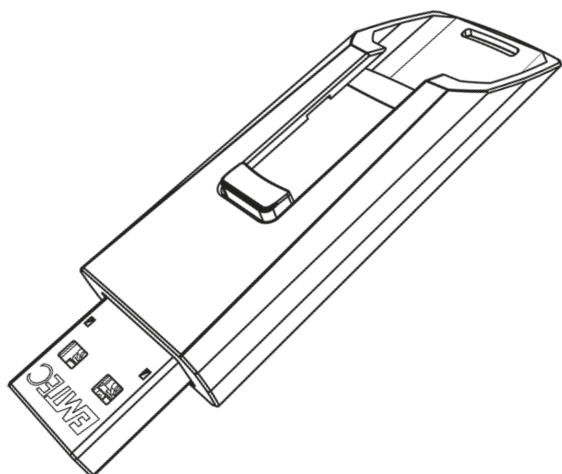

SLIDE

2.0

Convenient and reliable portable data storage with slide to open system, and quick content transfer.

- Exclusive capless design by EMTEC
- Matte finish
- Slide to open system is convenient and reliable
- Keychain or lanyard hole
- Size : 68x20x10mm
- Available from 8 to 128GB

New clean blister packaging.
The product is elegantly highlighted to attract the customer's attention at the point of sale

Product specifications

Read speed	Up to 15MB/s*
Write speed	Up to 5 MB/s*
Compatibility	Universal compatibility USB 2.0
Operating systems	Windows 10, 8, 7, Vista, XP, Me, 2000 / Mac OS X / Linux 2.6x
Capacities	8,16 GB in permanent and 32GB on demand
Pack size	105 x 168.5mm