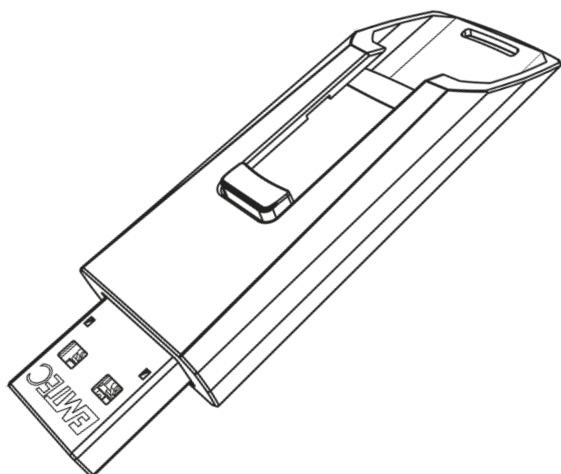

SLIDE

2.0

Convenient and reliable portable data storage with slide to open system, and quick content transfer.

- Exclusive capless design by EMTEC
- Matte finish
- Slide to open system is convenient and reliable
- Keychain or lanyard hole
- Size : 68x20x10mm
- Available from 8 to 128GB

New clean blister packaging.
The product is elegantly highlighted to attract the customer's attention at the point of sale

Product specifications

| | |
|--------------------------|---|
| Read speed | Up to 15MB/s* |
| Write speed | Up to 5 MB/s* |
| Compatibility | Universal compatibility USB 2.0 |
| Operating systems | Windows 10, 8, 7, Vista, XP, Me, 2000 / Mac OS X / Linux 2.6x |
| Capacities | 8,16 and 32 GB on demand |
| Pack size | 105 x 168.5 mm |