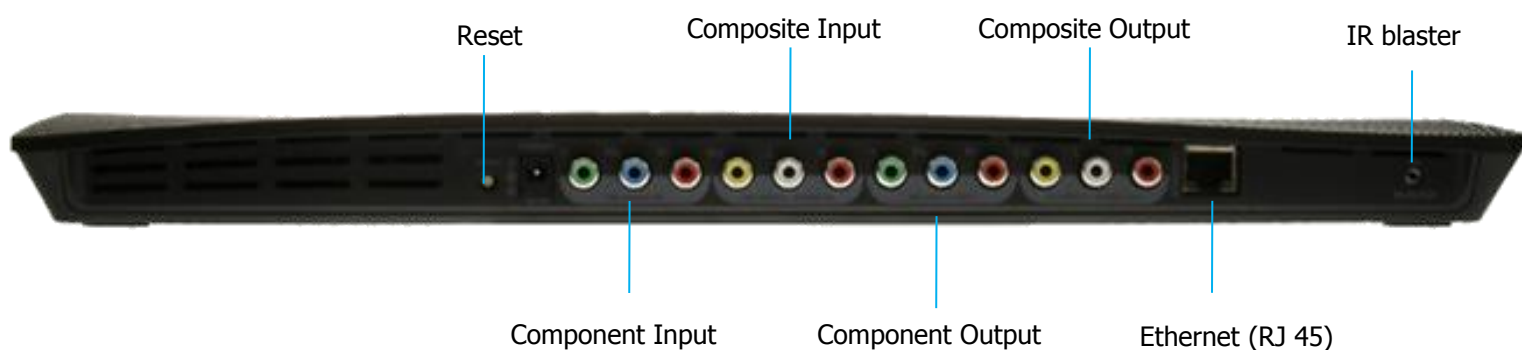

WATCH & CONTROL YOUR TV ANYWHERE ON YOUR SMARTPHONE, IPAD®, ANDROID™ TABLET, PC OR MAC®

The Movie Cube F200 is a Set-top-box streamer allowing all TV contents to be viewed on mobile devices ANYWHERE around the world.

*download sold separately

Back connections

Technical specifications

Supported Devices	iPhone® / iPad® / Android™ / Blackberry® / PC / Mac®
Power Source	AC 9V 2A
Input	YPbPr / Composite
Output	YPbPr / Composite
Connectivity	Ethernet LAN / Built-in WiFi