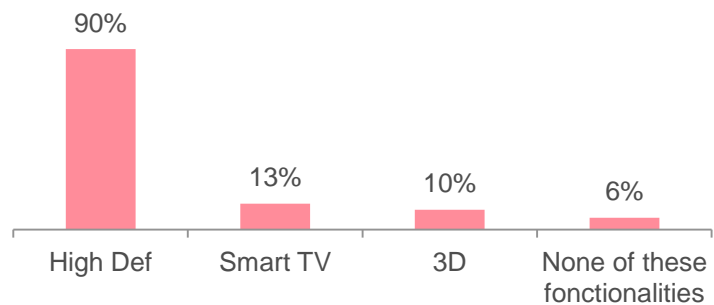

WHEN ENTERTAINMENT MEETS TV...

1 000 000

Movie Cubes sold from 2009 to 2011 in Europe

60%

of Internet users have an interest in connected boxes*

87%

of them do not have a connected TV yet.*

source : Usage study, Scholè Marketing January 2013, Sept. 2013