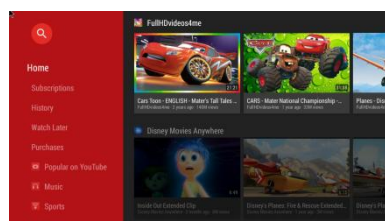

**GEMMOTION™**www.emtec-gembox.com

Surf your favorite websites with the unique GEM Motion remote control!

A Bluetooth remote control

- The GEM Motion is a unique 8-axis remote control with gyro sensor mouse to easily surf your favorite websites, manage your Apps and start games which are not gamepad compatible.
- The GEM Motion is convenient and easy to use. Guide the pointer of the remote control by moving it.

A mini QWERTY keyboard

- With the mini QWERTY keyboard at the back of the GEM Motion, it has never been so easy to surf the web on your TV!

- Type your passwords or web research directly on the keyboard. Get quick access to your favorite websites.

Optimized mapping for YouTube

The GEM Motion is optimized to fully enjoy YouTube on your TV.

Start your games immediately!

- With direct launcher button to GameFly Streaming, start playing immediately your console-quality games!
- Wirelessly mirror all of your multimedia content from your Android smartphone or tablet to your TV screen thanks to the direct access button to Miracast function.