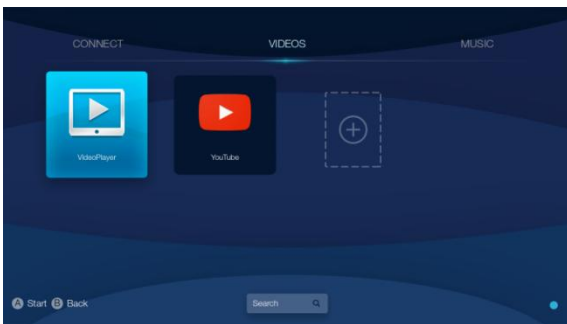

Miracast function

Wirelessly mirror all of your multimedia content from your Android smartphone or tablet to your TV screen and enjoy your videos, photos, games and music.

For your Apple devices, it is also possible to download the "AirPlay/DLNA receiver (Pro)" App from Google Play on your GEM Box

And much more!

User friendly interface

- **Easy-to-use, simple and intuitive** interface to browse menus and allow easy access all the functions and contents of the box.

- **Customizable:** Personalise your menu and add your own shortcuts for faster access.