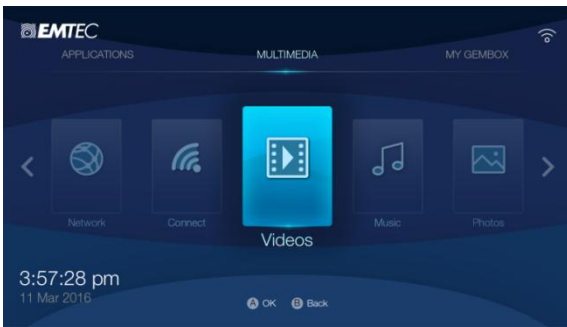

And much more!