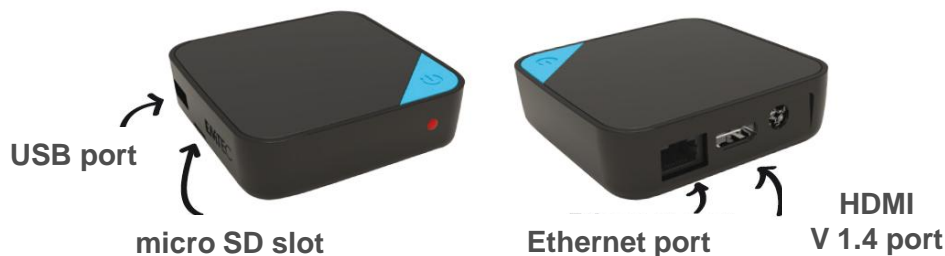

Powered by GIGABYTE

Technical specifications

CPU	Amlogic S805 Quad Core Cortex-A5 1.5GHz
GPU	ARM Mali-450MP6
Memory	DDR 1GB, Flash 16GB
System	Android 4.4 Kit Kat
Network	Built-in Wi-Fi b/g/n, Ethernet 10/100
Ports	USB 2.0, Ethernet, microSD, HDMI
File System	FAT32, NTFS, HFS, (up to 3TB hard disk)
Video Output	HDMI 1.4 CEC, 720P, 1080i, 1080p
Video Codecs	H264, XVID
Video Formats*	AVI, FLV, MKV, MOV
Audio Codec	MP3
Audio Formats*	FLAC, MP3, OGG
Photo Formats*	BMP, GIF, JPG, PNG
Dimensions	83x83x24 (mm), 105g
Accessories	Bluetooth wireless gamepad, AC adapter, HDMI cable, Ethernet cable, Quick Start Guide
Languages	English, Dutch, French, German, Italian, Polish, Portuguese, Spanish, Russian

* Other formats and codecs can be used via accurate applications that can be download on markets.

Logistic data

Product number	Description	EAN Unit	EAN 6 pces carton
ECLTVF500US	Emtec Gem Box F500 US	3 126 170 139 689	3 126 170 139 702
ECLTVF500	Emtec Gem Box F500 EU / UK	3 126 170 139 672	3 126 170 139 696
ECLTVF500AU	Emtec Gem Box F500 AU	3 126 170 140 784	3 126 170 140 807

Product number	Description	EAN Unit	EAN 4 pces carton
ECCOF500BT	Emtec remote control BT F500	3 126 170 139 719	3 126 170 139 733
EGCPF500BT	Emtec gamepad BT F500	3 126 170 139 726	3 126 170 139 740