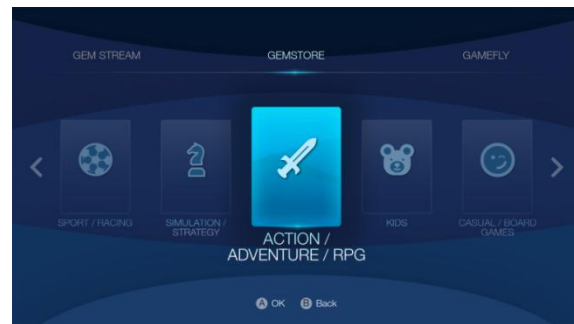

User friendly interface

- **Easy-to-use, simple and intuitive** interface to browse menus and allow easy access all the functions and contents of the box.

- **Customizable:** Personalise your menu and add your own shortcuts for faster access.