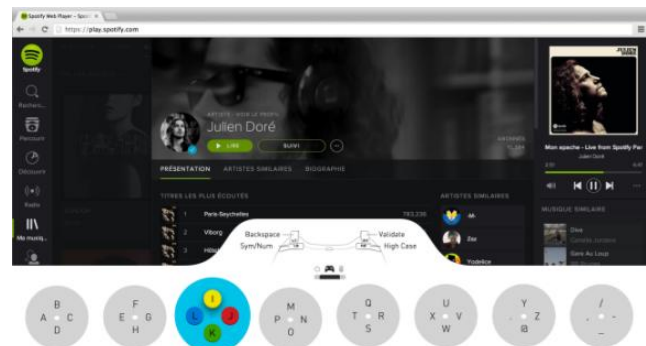

Miracast function

Wirelessly mirror all of your multimedia content from your Android smartphone or tablet to your TV screen and enjoy your videos, photos, games and music.

For your Apple devices, it is also possible to download the "AirPlay/DLNA receiver (Pro)" App from Google Play on your GEM Box

And much more!

User friendly interface

- **Easy-to-use, simple and intuitive** interface to browse menus and allow easy access all the functions and contents of the box.

- **Customizable:** Personalise your menu and add your own shortcuts for faster access.

Exclusive Android virtual keyboard

Easily type your password or web search thanks to the exclusive and convenient virtual keyboard!

A mini QWERTY keyboard is also provided with the Bluetooth remote control to ease navigation on the web.

GEM Pad: Wireless gamepad included

Wireless controller with mouse mode to enjoy all the features of the GEM Box.

Easily browse on webpages and manage applications that are not gamepad compatible.

Accessories