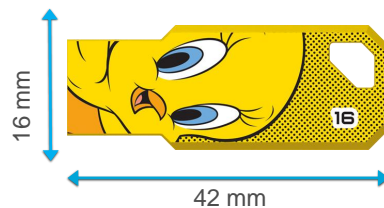

# LOONEY TUNES

Your favorite Looney Tunes character  
will be with you all day long !

- Exclusive capless design by EMTEC
- Flat surface to highlight the artwork
- Keychain or lanyard hole
- Size: 42x16x5mm
- Available in 8 and 16GB

**Product size  
(Scale 1:1)**