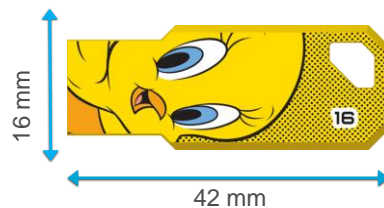

# LOONEY TUNES

Your favorite Looney Tunes characters  
will be with you all day long !

- Exclusive capless design by EMTEC
- Flat surface to highlight the artwork
- Keychain or lanyard hole
- Size: 42x16x5mm
- Available in 8 and 16GB

**Product size  
(Scale 1:1)**