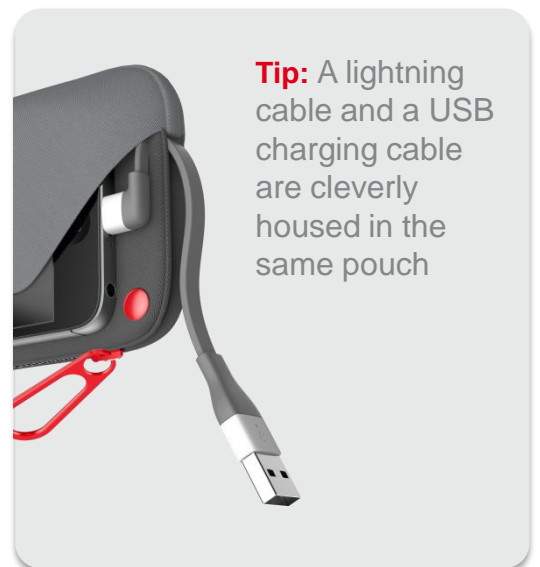

USEproject●

Charge your smartphone with style!

Ever dreamt of getting rid of all of those charging cables to do so with style? The Power Pouch is right for you!

- A reserve battery hidden in a carrying pouch combining power and beauty to charge your smartphone while on the go...
- An extra USB port is located inside the Power Pouch to recharge an additional mobile terminal
- The ideal solution for emergency situations offering 2 complete charges for your mobile devices
- 6000 mAh battery for up to 27 hours of talk time, enough
- Compatible with iPhone (Lightning) and Android (micro-USB)