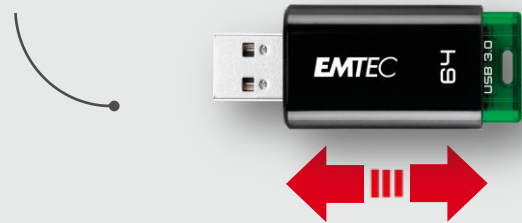

USB3.0 Flash Drive
Click&Fast

USB
Flash drive

**& CLICK
FAST**

**A USB flash drive with retractable slider,
like a ballpoint pen!**

- Exclusive EMTEC design
- Sliding system
- 1 slide color per capacity
- Available in 8, 16, 32, 64, 128GB

Tip: Listen for the “click” sound to make sure the USB port is completely slid into place!

With anti-theft RF security tag inside each packaging

Innovative packaging concept inspired by the food industry.