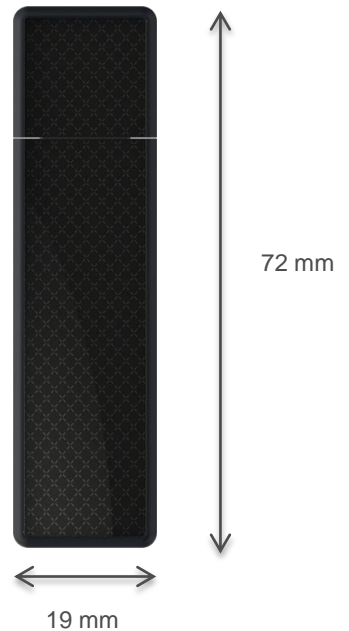

The highest performing EMTEC USB flash drive !

- The Speed'In USB flash drive, with MLC memory, provides incredible performance. Read speed up to 400 MB/s and write speed up to 300 MB/s allow you transfer files up to 75 times faster than with a USB 2.0 standard key (256GB model).
- No more waste of time : photos, videos and movies are transferred in seconds. It has never been so easy !
- Up to 256GB storage capacity to save a large selection of media content.

Pocket size:

Use-oriented packaging with indications of files that can be transferred : photos, videos, movies

EMTEC Security lock system is included to improve the confidentiality of all digital files. Software is also provided to manage USB key passwords.