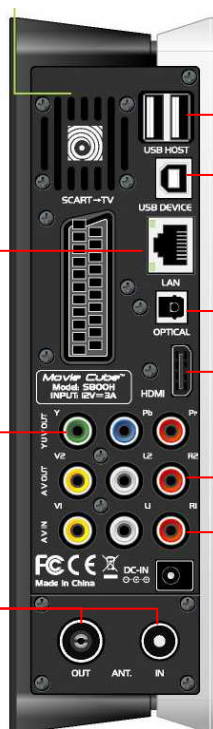

S800H Movie Cube

The perfect multimedia player to access DVB-T HD channels and watch / record in Full HD !

The **S800H** contains a HD digital tuner to access all the HD DVB-T channels. Its high capacity HDD allows you to store and share your multimedia files very easily.

Available in : 500 GB - 750 GB - 1 TB - 1,5 TB – 2 TB

In option:

- Wireless LAN USB Adapter 802.11b/g/n (EKCOWI350)
- Carry bag (EKHDDBAG100)
- CPL power kit (EKCOPLC100)

Back connections

Connect to your home network and share files with other PCs.

Connect professional devices with YUV cable

Watch & record your favorite programs from DVB-T TV

Easily connect a USB drive, digital camera, external HDD to view or copy your files

Get the best 5.1 surround sound with optical connection

Enjoy the most optimal digital image quality

Connect to TV directly with Scart or composite A/V

Technical specifications

I/O interface

- 2 USB hosts 2.0 + 1 USB 2.0 device
- Composite A/V in & out
- Component Y/U/V jack
- HDMI V1.3
- Scart Output
- Optical jack
- Antenna in & out jack
- Ethernet port (RJ45)