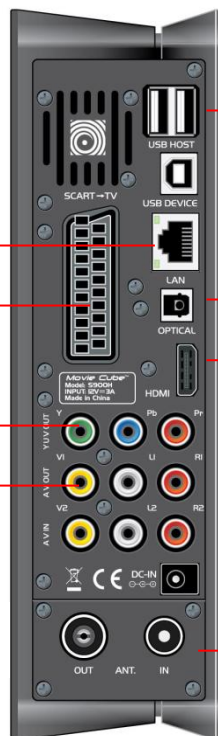

## Full HD multimedia player & recorder with dual DVB-T HD tuner

The Movie Cube S900H is the perfect partner of your daily entertainment. Benefit from its advanced network features to enjoy Web-based radios and thanks to its high capacity HDD, record, store, share your multimedia files with a simple connection and benefits from its advanced network features to enjoy Web-based radios.

The Movie Cube S900H can be displayed flat or stand as the LCD screen rotates according to its position. Thanks to its sleek design, the S900H is a perfect match to your living-room.

Audio/Video In port to capture all video sources from Set-top boxes to old VHS/DVD players and camcorders

## Back connections

Connect to your home network and share files with other PCs.

Connect to TV directly with Scart, composite A/V or YUV cable

Connect your USB devices to view or copy your files

EMTEC USB Wi-Fi dongle Wi350 (optional)

Get the best 5.1 surround sound with optical connection

**HDMI™**  
HIGH DEFINITION MULTIMEDIA INTERFACE  
Enjoy the most optimal digital image quality

Watch & record at the same time your favorite programs from DVB-T TV