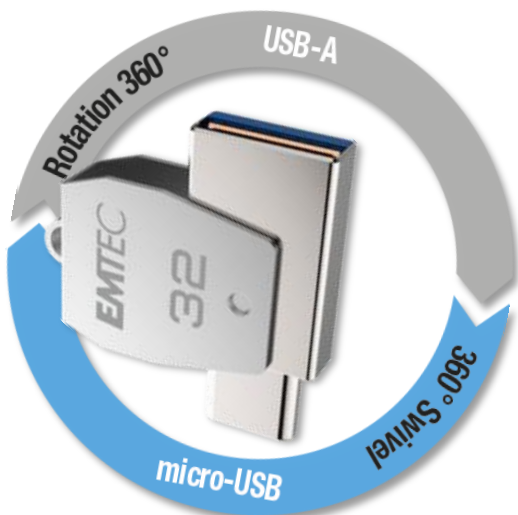

# MOBILE & GO

Made for  
micro-USB 

**On-The-Go swivel metal drive to store and share  
your documents with any mobile or computer**

- USB 2.0 Swivel
- Best competitive value
- Metal body with lasered logo and capacity
- Keychain or lanyard hole
- Available from 8 to 64GB