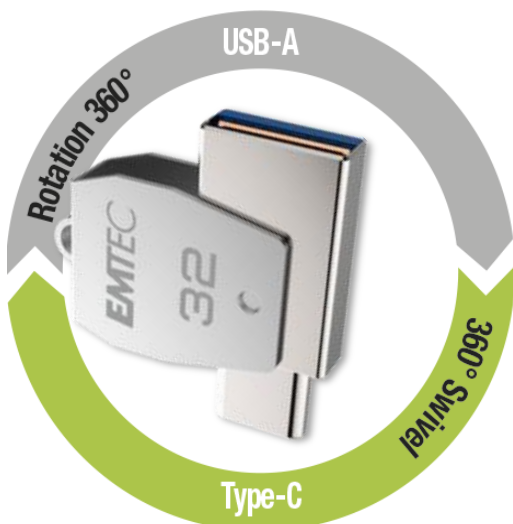

MOBILE & GO

Made for
Type-C

On-The-Go swivel metal drive to store and share your documents with any mobile or computer

- USB 2.0 Swivel
- Best competitive value
- Metal body with lasered logo and capacity
- Keychain or lanyard hole
- Available from 8 to 64GB

New clean blister packaging.
The product is elegantly highlighted to attract the customer's attention at the point of sale.

Product specifications

Read speed	Up to 15 MB/s*
Write speed	Up to 5 MB/s*
Compatibility	Universal compatibility USB 2.0 / USB 3.0
Operating systems	Windows 10, 8, 7, Vista, XP, Me, 2000 / Mac OS X / Linux 2.6x
Capacities	8,16, 32, 64GB
Pack size	96 x 135mm

Logistic

Reference	Description	EAN Unit	EAN Carton 5 pces	EAN Carton 160 pces
ECMMD8GT252C	Emtec Dual USB2.0 to Type-C T250 8GB	3 126 170 159 113	3 126 170 159 120	3 126 170 159 137
ECMMD16GT252C	Emtec Dual USB2.0 to Type-C T250 16GB	3 126 170 159 144	3 126 170 159 151	3 126 170 159 168
ECMMD32GT252C	Emtec Dual USB2.0 to Type-C T250 32GB	3 126 170 158 208	3 126 170 158 215	3 126 170 158 222
ECMMD64GT252C	Emtec Dual USB2.0 to Type-C T250 64GB	3 126 170 159 175	3 126 170 159 182	3 126 170 159 199