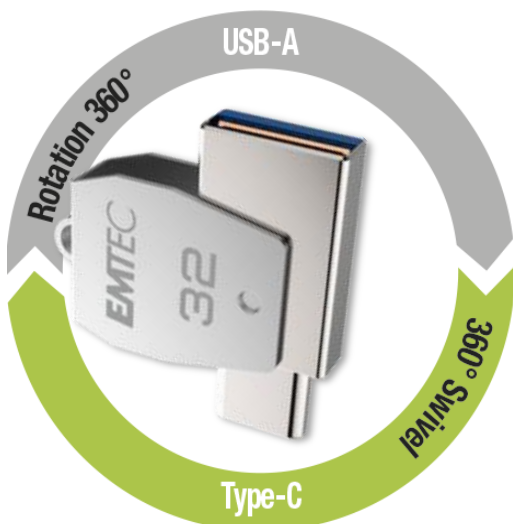

# MOBILE & GO

Made for  
**Type-C**

**On-The-Go swivel metal drive to store and share your documents with any mobile or computer**

- USB 2.0 Swivel
- Best competitive value
- Metal body with lasered logo and capacity
- Keychain or lanyard hole
- Available from 8 to 64GB

## Logistic

Reference	Description	EAN Unit	EAN Carton 5 pces	EAN Carton 160 pces
ECMMD8GT252C	Emtec Dual USB2.0 to Type-C T250 8GB	3 126 170 159 113	3 126 170 159 120	3 126 170 159 137
ECMMD16GT252C	Emtec Dual USB2.0 to Type-C T250 16GB	3 126 170 159 144	3 126 170 159 151	3 126 170 159 168
ECMMD32GT252C	Emtec Dual USB2.0 to Type-C T250 32GB	3 126 170 158 208	3 126 170 158 215	3 126 170 158 222
ECMMD64GT252C	Emtec Dual USB2.0 to Type-C T250 64GB	3 126 170 159 175	3 126 170 159 182	3 126 170 159 199