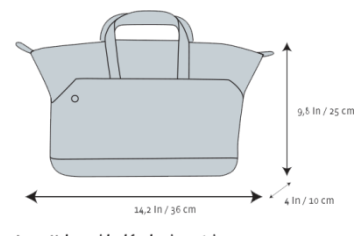

Tip: a hard bottom shell protects your laptop and helps your bag to stand upright

TRAVELER SLEEVE™

For: iPad mini, iPad mini Retina

TRAVELER BAG™ S

For: iPad Air, iPad Retina

TRAVELER BAG™ M

For MacBook Air 13,3", MacBook Pro 13,3" and 13,3" com outer laptop

TRAVELER BAG™ L

Large Volume, ideal for business trips

Technical specifications

Body material	600D polyester
Lining	Cotton polyester
Handle	PU

Logistics

Product number	Description	EAN Unit	EAN 6 pces carton	EAN 24 pces carton
ECBAG7G100DG	Traveler Sleeve G100 7" dark grey	3 126 170 131 386	3 126 170 131 393	3 126 170 131 409
ECBAG10G100DG	Traveler Bag S G100 10" dark grey	3 126 170 131 447	3 126 170 131 454	3 126 170 131 461
ECBAG13G100DG	Traveler Bag M G100 13" dark grey	3 126 170 131 508	3 126 170 131 515	
ECBAG15G100DG	Traveler Bag L G100 15" dark grey	3 126 170 131 560	3 126 170 131 577	

Product number	Product / Single Packaging			
	Height	Width	Depth	Weight
ECBAG7G100DG	22.5cm	15cm	2.5cm	TBD
ECBAG10G100DG	26cm	19cm	3.5cm	TBD
ECBAG13G100DG	TBD	TBD	TBD	TBD
ECBAG15G100DG	59cm	38cm	10.5cm	TBD