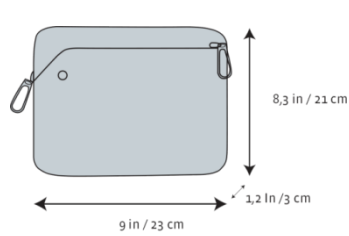

Tip: a hard bottom shell protects your laptop and helps your bag to stand upright

TRAVELER SLEEVE™

For: iPad mini, iPad mini Retina

TRAVELER BAG™ S

For: iPad Air, iPad Retina

TRAVELER BAG™ M

For MacBook Air 13,3", MacBook Pro 13,3" and 13,3" com outer laptop

TRAVELER BAG™ L

Large Volume, ideal for business trips

Technical specifications

Body material	600D polyester
Lining	Cotton polyester
Handle	PU

Logistics

Product number	Description	EAN Unit	EAN 6 pces carton	EAN 24 pces carton
ECBAG7G100DG	Traveler Sleeve G100 7" dark grey	3 126 170 131 386	3 126 170 131 393	3 126 170 131 409
ECBAG10G100DG	Traveler Bag S G100 10" dark grey	3 126 170 131 447	3 126 170 131 454	3 126 170 131 461
ECBAG13G100DG	Traveler Bag M G100 13" dark grey	3 126 170 131 508	3 126 170 131 515	
ECBAG15G100DG	Traveler Bag L G100 15" dark grey	3 126 170 131 560	3 126 170 131 577	

Product number	Product / Single Packaging			
	Height	Width	Depth	Weight
ECBAG7G100DG	22.5cm	15cm	2.5cm	TBD
ECBAG10G100DG	26cm	19cm	3.5cm	TBD
ECBAG13G100DG	TBD	TBD	TBD	TBD
ECBAG15G100DG	59cm	38cm	10.5cm	TBD