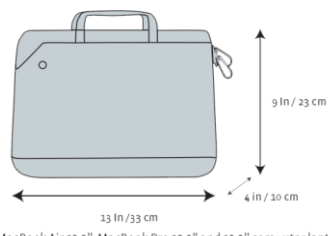

Tip: a hard bottom shell protects your laptop and helps your bag to stand upright

TRAVELER SLEEVE™

For: iPad mini, iPad mini Retina

TRAVELER BAG™ S

For: iPad Air, iPad Retina

TRAVELER BAG™ M

For MacBook Air 13,3", MacBook Pro 13,3" and 13,3" com outer laptop

TRAVELER BAG™ L

Large Volume, ideal for business trips

Technical specifications

Body material	600D polyester
Lining	Cotton polyester
Handle	PU

Logistics

Product number	Description	EAN Unit	EAN 6 pces carton	EAN 24 pces carton
ECBAG7G100DG	Traveler Sleeve G100 7" dark grey	3 126 170 131 386	3 126 170 131 393	3 126 170 131 409
ECBAG10G100DG	Traveler Bag S G100 10" dark grey	3 126 170 131 447	3 126 170 131 454	3 126 170 131 461
ECBAG13G100DG	Traveler Bag M G100 13" dark grey	3 126 170 131 508	3 126 170 131 515	
ECBAG15G100DG	Traveler Bag L G100 15" dark grey	3 126 170 131 560	3 126 170 131 577	

Product number	Product / Single Packaging			
	Height	Width	Depth	Weight
ECBAG7G100DG	22.5cm	15cm	2.5cm	TBD
ECBAG10G100DG	26cm	19cm	3.5cm	TBD
ECBAG13G100DG	TBD	TBD	TBD	TBD
ECBAG15G100DG	59cm	38cm	10.5cm	TBD