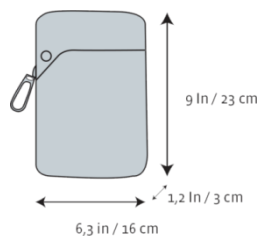

TRAVELER SLEEVE™

For: iPad mini, iPad mini Retina