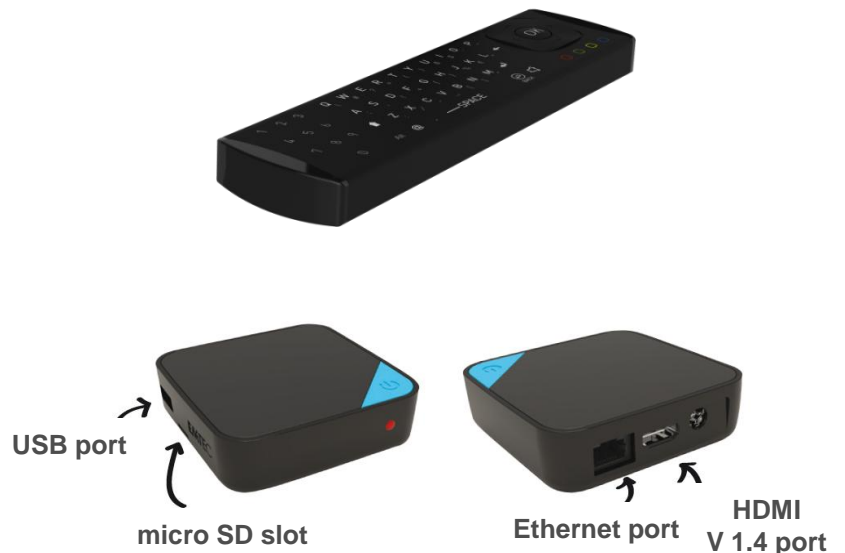

Technical specifications

CPU	Amlogic S805 Quad Core Cortex-A5 1.5GHz
GPU	ARM Mali-450MP6
Memory	DDR 1GB, Flash 16GB
System	Android 4.4 Kit Kat
Network	Built-in Wi-Fi b/g/n, Ethernet 10/100
Ports	USB 2.0, Ethernet, microSD, HDMI
File System	FAT32, NTFS, HFS, (up to 3TB hard disk)
Video Output	HDMI 1.4 CEC, 720P, 1080i, 1080p
Video Codecs	H265, XVID, H264, VC1, MPEG1, MPEG2
Video Formats*	AVI, FLV, MKV, MOV, MPEG, VOB
Audio Formats*	FLAC, MP3, OGG, AAC, WMA
Photo Formats*	BMP, GIF, JPG, PNG
Dimensions	83x83x24 (mm), 105g
Accessories	Bluetooth remote control, AC adapter, HDMI cable, Ethernet cable, Quick Start Guide
Languages	English, Dutch, French, German, Italian, Polish, Portuguese, Spanish, Russian

* Other formats and codecs can be used via accurate applications that can be download on markets.

Logistic data

Product number	Description	EAN Unit	EAN 6 pces carton
ECLTVF510STR	Emtec TVBOX Android Streamer F510STR	3 126 170 156 860	3 126 170 156 877