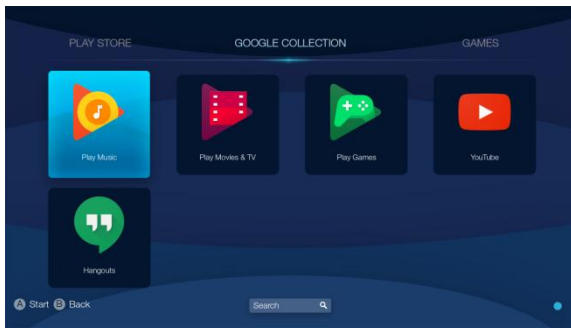

And much more!