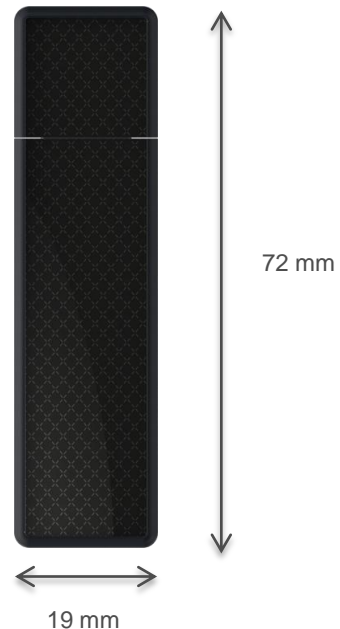

## The highest performing EMTEC USB flash drive !

- The SpeedIn Pro USB flash drive, with MLC memory, provides incredible performance. Read speed up to 400 MB/s and write speed up to 300 MB/s allow you transfer files up to 75 times faster than with a USB 2.0 standard key (256GB model).
- No more waste of time : photos, videos and movies are transferred in seconds. It has never been so easy !
- Up to 256GB storage capacity to save a large selection of media content.

Pocket size: