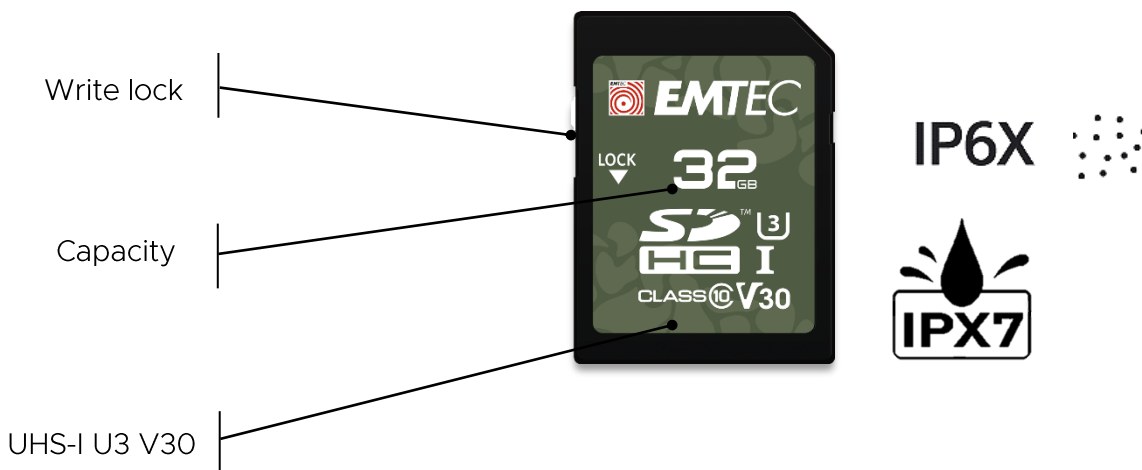

EMTEC

Technology that cares for the environment.

SD Outdoor

Memory Cards | UHS-I U3 V30

Capture every wildlife moment with our card made for trail cam.

- Made for all trail cams and outdoor devices
- Maximize your wildlife adventures with our trail-proven SD cards.
- Ideal for high-speed continuous shooting, full HD, or 4K UHD videos
- Capacity: 32GB
- Engineered for reliability, built to withstand any weather.
- IPX7 standard: water resistant, tested to withstand humidity or temporary immersion
- IP6X standard: protection against dust
- Available in single and duo pack.

Eco packaging, elegantly showcasing the product

Product specifications

Read speed	Up to 100 MB/s*
Write speed	Up to 50 MBs/*
Capacity	32 GB
Compatibility	Compatible with SDHC and SDXC standards Compatibility V30 (Video Speed Class)
Pack size	96 x 135 x 5 mm
Quantity Inner	10 PCS
Quantity Master	160 PCS

Logistics

REFERENCE	DESCRIPTION	EAN (PCS)	EAN (INNER)	EAN (MASTER)
ECMSD32GHC10OR	Emtec SD 32GB UHS-I U3 V30 Outdoor	3 126 170 181 800	3 126 170 181 817	3 126 170 181 824
ECMSD32GHC10ORP2	Emtec SD 32GB UHS-I U3 V30 Outdoor P2	3 126 170 181 831	3 126 170 181 848	3 126 170 181 855