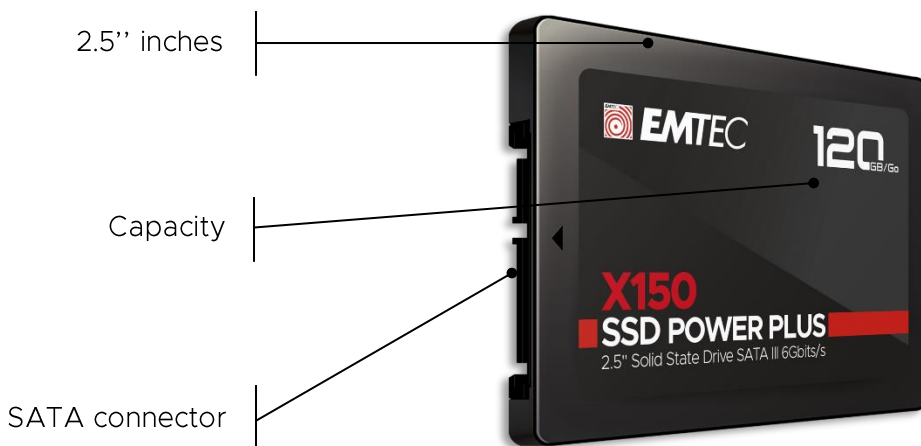

EMTEC

Technology that cares for the environment.

X150 Power Plus

Internal SSD | 2.5" SATA

Power up your computer in seconds,
and discover a new era of computing

Easy Installation
Follow our step-by-step guide
and tutorial on our website

Product specifications

| | | |
|----------------------------|--|--------------------|
| Interface | SATA III 6Gb/s (compatible SATA II 3Gb/s) | |
| Form Factor | 2.5 inches 100mm (L) x 69.85mm (W) x 7.00mm (H) | |
| Capacities and performance | Capacity | Read speed (up to) |
| | 120 GB | 330 MB/s* |
| | 240 GB | 450 MB/s* |
| | 480 GB | 450 MB/s* |
| | 960 GB | 520 MB/s* |
| | 2 TB | 520 MB/s* |
| | 4 TB | 520 MB/s* |
| Operating systems | Windows 11, 10, 8, 7 / Mac OS X / Linux 2.6x | |
| Quantity Inner | 5 PCS | |
| Quantity Master | 80 PCS | |
| Memory management | ECC (Error Correction Code), Static and dynamic wear leveling, Bad block management, TRIM management, SMART management, Over-Provision, Low power management | |