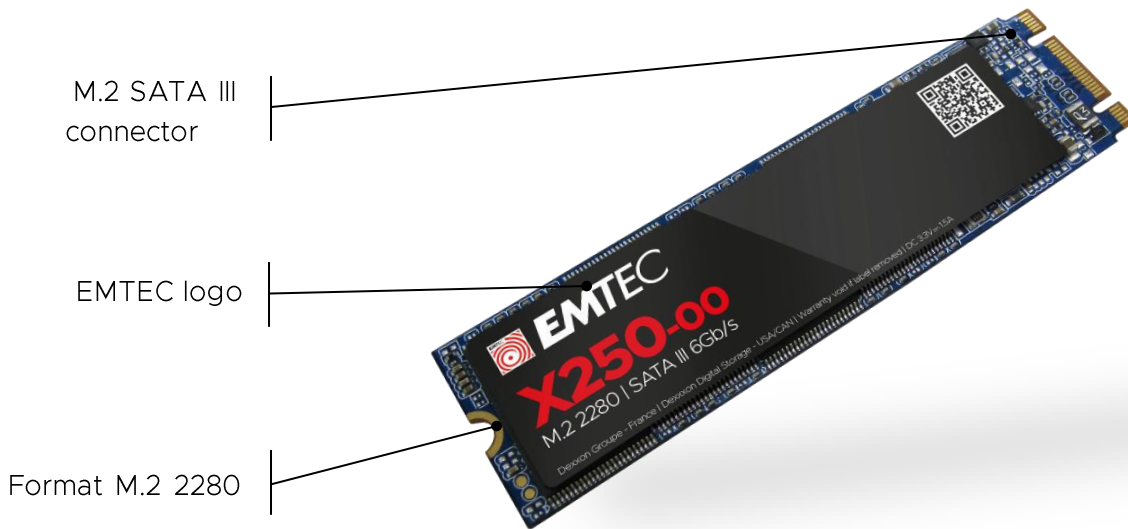

EMTEC

Technology that cares for the environment.

X250 Power Plus

Internal SSD | M.2 SATA 2280

Power up your computer in seconds
and discover a new era of computing

- Upgrade your computer with a state-of-the-art M2 2280 SATA SSD drive.
- Improve your performance and enjoy the speed, reliability and efficiency of the new generation of 3D NAND.
- Quieter and more shock-resistant than a classic hard drive.
- The Power Plus SSD drive will instantly boost your computer, up to 10x faster than a classic hard drive* !
- Improved performances during your computer's startup and shutdown phases. Faster response of your most resource-demanding applications, including games.

“FSC” Eco-friendly certified packaging

A worldwide recognized label, certifying that the paper comes from forests managed in an ecologically responsible manner.

Eco packaging, elegantly showcasing the product, guaranteed for 3 years.

Product specifications

Interface	SATA III 6GB/s (compatible SATA II 3GB/s)	
Form factor	M.2 2280 80 mm (L) x 22 mm (W) x 2 mm (H)	
Capacities & performances	Capacity	Read speed (up to)
	128 GB	520 MB/s*
	256 GB	520 MB/s*
	512 GB	520 MB/s*
	1 TB	520 MB/s*
	2 TB	520 MB/s*
Operation system	Windows 11, 10, 8, 7 / Mac OS X / Linux 2.6x	
Quantity Inner	5 PCS	
Quantity Master	80 PCS	
Memory management	ECC (Error Correction Code), Static and dynamic wear leveling, Bad block / TRIM / SMART / Over-Provision / Low Power management, Adaptive performance tuning	