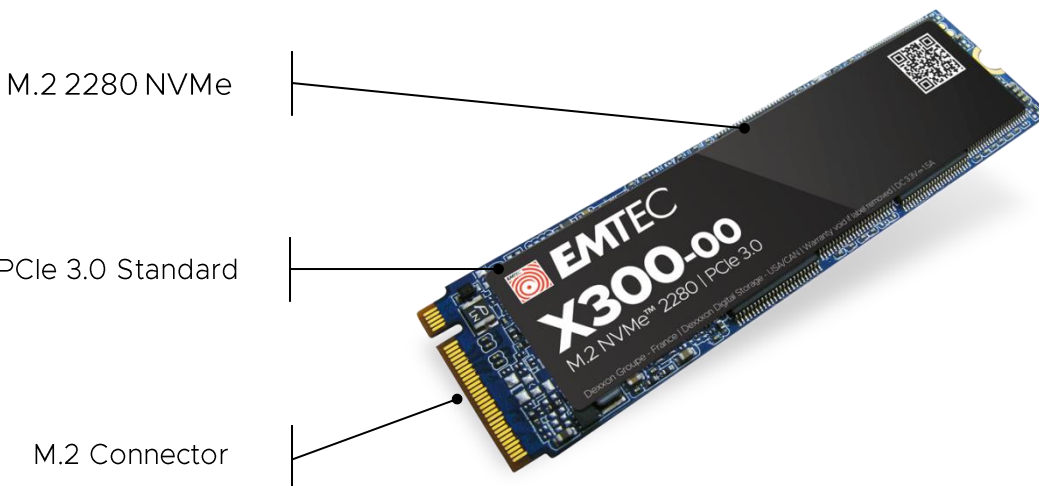

# EMTEC

Technology that cares for the environment.

## X300-00 Power Pro

Internal SSD | NVMe PCIe Gen 3.0

Ideal for ultrabooks, desktop, workstations,  
and high-performance computing

- Upgrade your computer with a state-of-the-art M.2 2280 NVMe PCIe Gen3x4 SSD drive.
- Improve your performance and enjoy the speed, reliability and efficiency of the new generation of 3D NAND.
- The Power Pro SSD drive will instantly boost your computer, up to 20x faster than a classic hard drive\* !
- Improved performances during your computer's startup and shutdown phases.
- Faster response of your most resource-demanding applications, including games.
- Quieter and more shock-resistant than a classic hard drive.