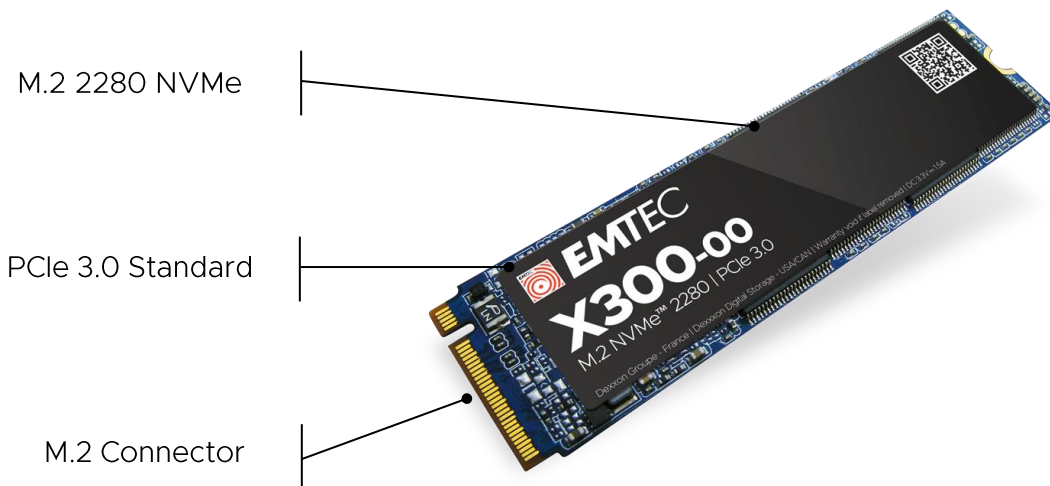

# EMTEC

Technology that cares for the environment.

## X300-00 Power Pro

Internal SSD | NVMe PCIe Gen 3.0

Ideal for ultrabooks, desktop, workstations,  
and high-performance computing

- Upgrade your computer with a state-of-the-art M.2 2280 NVMe PCIe Gen3x4 SSD drive.
- Improved performances during your computer's startup and shutdown phases.
- Improve your performance and enjoy the speed, reliability and efficiency of the new generation of 3D NAND.
- Faster response of your most resource-demanding applications, including games.
- The Power Pro SSD drive will instantly boost your computer, up to 20x faster than a classic hard drive\* !
- Quieter and more shock-resistant than a classic hard drive.

“FSC” Eco-friendly certified packaging

A worldwide recognized label, certifying that the paper comes from forests managed in an ecologically responsible manner.

Eco packaging, elegantly showcasing the product, guaranteed for 5 years.