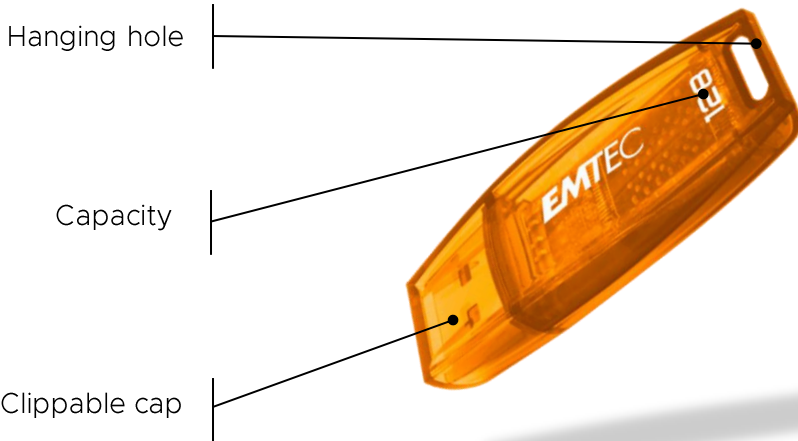

EMTEC

Technology that cares for the environment.

C410 Colormix

USB Drive | 2.0 & 3.2 | Eco Design

Add some color to your life

100% recycled plastic housing

- Exclusive design by EMTEC
- 1 color per capacity
- Colorful design
- Keychain or lanyard hole
- Mac / Windows Compatible
- Capacity ranging from 4 GB to 256 GB