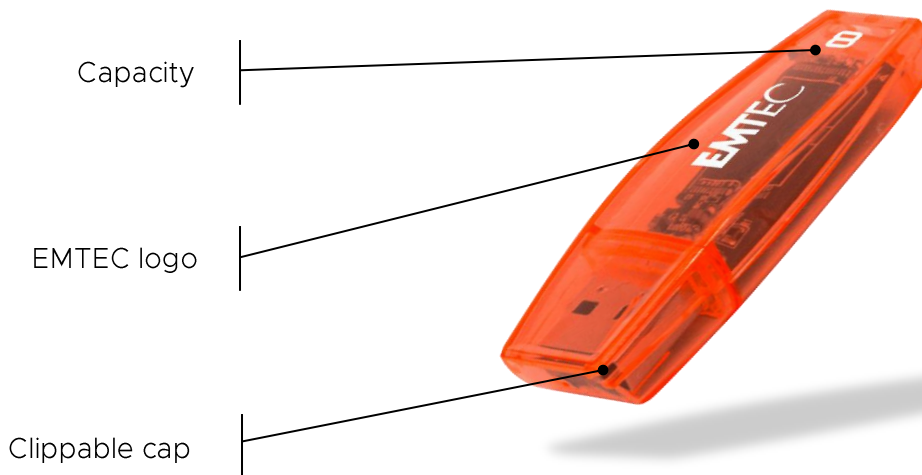

# C410 Neon

USB Drive | 2.0 | Eco Design

Add some color to your life!

 100% recycled plastic housing

- Exclusive design by EMTEC
- Mac / Windows compatible
- Fluo packaging and drive with unique effect
- Capacity from 16 GB to 64 GB
- Pocket sized drive

“FSC” Eco-friendly certified packaging

A worldwide recognized label, certifying that the paper comes from forests managed in an ecologically responsible manner.

Eco packaging, elegantly showcasing the product.