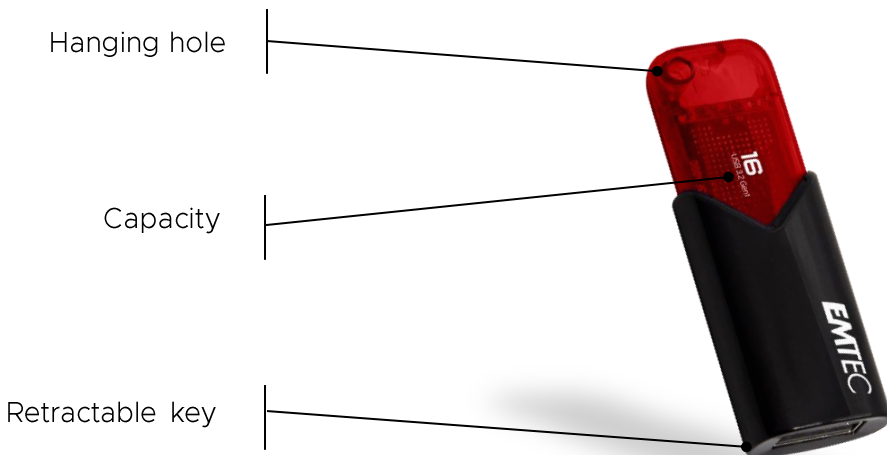

# Click Easy

USB Drive | 3.2 | Eco design

Colorful and performant,  
the ideal flash drive for daily use!

100% recycled plastic housing

- A blend of black & color to add elegance without forgetting performance
- 2x faster than USB 2.0
- Exclusive « capless » EMTEC design
- Mechanical slider with spring system
- Hanging hole
- Mac / Windows Compatible
- Retro-compatible USB 2.0 / USB 3.1
- Capacities from 16 GB to 512 GB