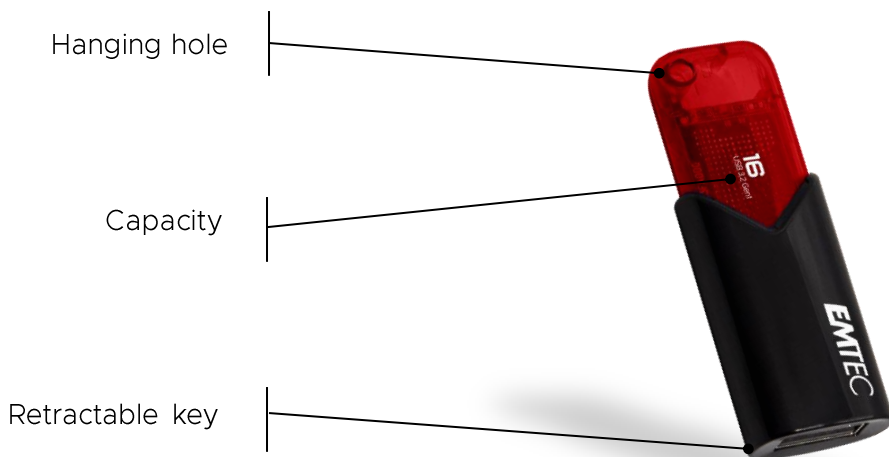

EMTEC

Technology that cares for the environment.

Click Easy

USB Drive | 3.2 | Eco design

Colorful and performant,
the ideal flash drive for daily use!

100% recycled plastic housing

- A blend of black & color to add elegance without forgetting performance
- 2x faster than USB 2.0
- Exclusive « capless » EMTEC design
- Mechanical slider with spring system
- Hanging hole
- Mac / Windows Compatible
- Retro-compatible USB 2.0 / USB 3.1
- Capacities from 16 GB to 512 GB