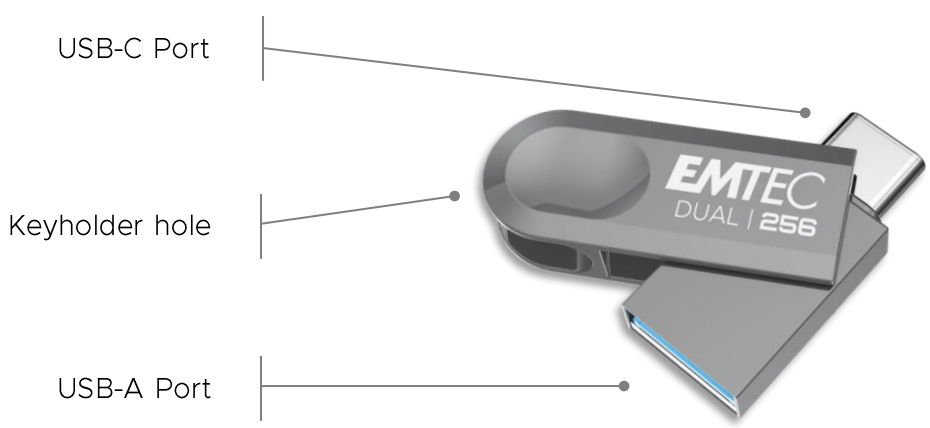

EMTEC

Technology that cares for the environment.

D280 Dual

Clé USB | 3.2 | Eco design

Whether at work, in class, or on the go, having access to content has never been so easy

 100% recycled plastic housing

- Dual USB drive USB-A and Type-C: Easy data transfer between newer and older devices
- Elegant and small
- Ideal mobility companion
- Exclusive EMTEC design
- Capacity ranging from 32 GB to 256 GB
- Laptop / Tablet / Smartphone compatible

Product specifications

Read speed	Up to 80 MB/s*
Write speed	Up to 20 MB/s*
Capacity	32, 64, 128, and 256 GB
Compatibility	Universal compatibility USB 3.2
Operating systems	Windows 10, 11, +/ Mac OS 11, +/ Linus 2.6x, +
Product size	L. 37 x l. 14 mm (USB-C open), L. 40,3 x l. 14 mm (USB-A open)
Pack size	96 x 135 mm
Quantity Inner	5 PCS
Quantity Master	160 PCS