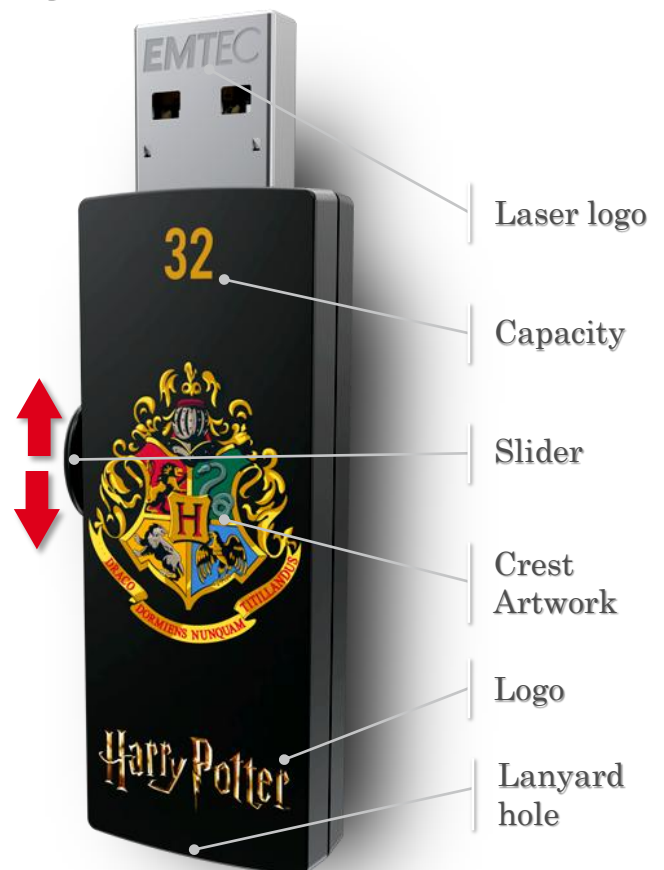

EMTEC

USB 2.0 Flash Drive

M730 Harry Potter

Exclusive and magical collection with themes from the legendary Harry Potter saga !

- M730 USB 2.0 with exclusive design EMTEC
- Slide-to-open system
- Available in 16-32GB
- Available in Single and Duo Packs
- Harry Potter's « Institutional » theme, showcasing the two most famous Hogwarts houses, and the Hogwarts School of Witchcraft and Wizardry crests.

USB FLASHDRIVES

**Gryffindor
HP01**

**Slytherin
HP02**

**Ravenclaw
HP03**

**Hufflepuff
HP04**

**Hogwarts
HP05**

Product specifications

Read speed	Up to 15 MB/s*
Write speed	Up to 5 MB/s*
Compatibility	Universal compatibility USB 2.0
Operating systems	Windows 10, 8, 7, Vista, XP, Me, 2000 / Mac OS X / Linux 2.6x
Capacity	16 – 32GB, other capacities on demand