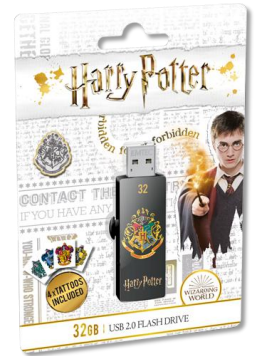

EMTEC

USB 2.0 Flash Drive

M730 Harry Potter

Exclusive and magical collection with themes from the legendary Harry Potter saga !

- M730 USB 2.0 with exclusive design EMTEC
- Slide-to-open system
- Available in 16-32GB
- Available in Single and Duo Packs
- Harry Potter's « Institutional » theme, showcasing the two most famous Hogwarts houses, and the Hogwarts School of Witchcraft and Wizardry crests.

USB FLASHDRIVES

**Gryffindor
HP01**

**Slytherin
HP02**

**Ravenclaw
HP03**

**Hufflepuff
HP04**

**Hogwarts
HP05**

Product specifications

Read speed	Up to 15 MB/s*
Write speed	Up to 5 MB/s*
Compatibility	Universal compatibility USB 2.0
Operating systems	Windows 10, 8, 7, Vista, XP, Me, 2000 / Mac OS X / Linux 2.6x
Capacity	16 – 32GB, other capacities on demand