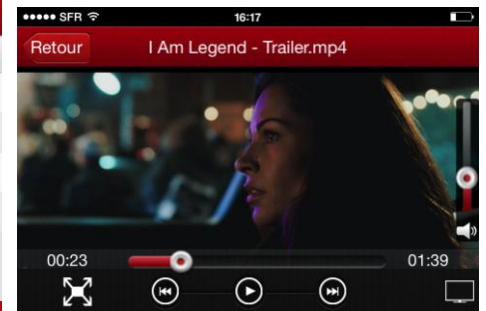

Intuitive User Interface (UI)

- Very easy to use (intuitive navigation).
- Easily access your files by type of files (videos, pictures, musics, documents) or by folder.
- Share directly your files via email or on social network (ie Facebook).
- Create favorites for pictures/docs/Videos/music to access them quicker.