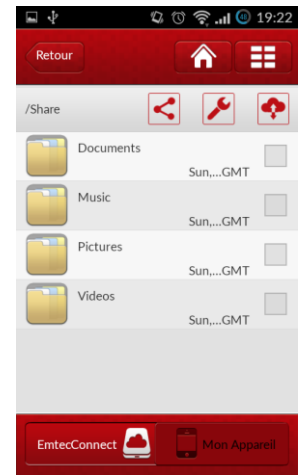

## Easily share, stream and store your files wherever you are, wirelessly

- Up to 8 devices connected at the same time
- Multi-user streaming
- Simple and intuitive UI app
- Up to 6 hours of battery life
- Extra storage for smartphones and tablets, with wireless access
- Embedded Ethernet port
- Superspeed USB 3.0 for fast data synch and battery charging
- Wi-Fi function works when the battery is charging
- DLNA function
- Capacity: 500GB and 1TB

## Intuitive User Interface (UI)

- Very easy to use (intuitive navigation).
- Easily access your files by type of files (videos, pictures, musics, documents) or by folder.
- Share directly your files via email or on social network (ie Facebook).
- Create favorites for pictures/docs/Videos/music to access them quicker.