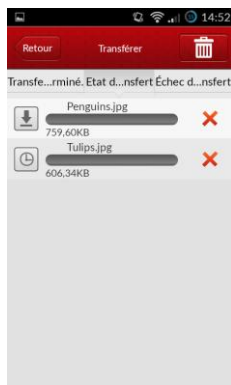

Intuitive User Interface (UI)

- Very easy to use (intuitive navigation).
- Easily access your files by type of files (videos, pictures, musics, documents) or by folder.
- Share directly your files via email or on social network (ie Facebook).
- Create favorites for pictures/docs/Videos/music to access them quicker.