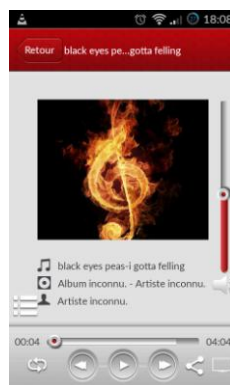

Intuitive User Interface (UI)

- Very easy to use (intuitive navigation).
- Easily access your files by type of files (videos, pictures, musics, documents) or by folder.
- Share directly your files via email or on social network (ie Facebook).
- Create favorites for pictures/docs/Videos/music to access them quicker.